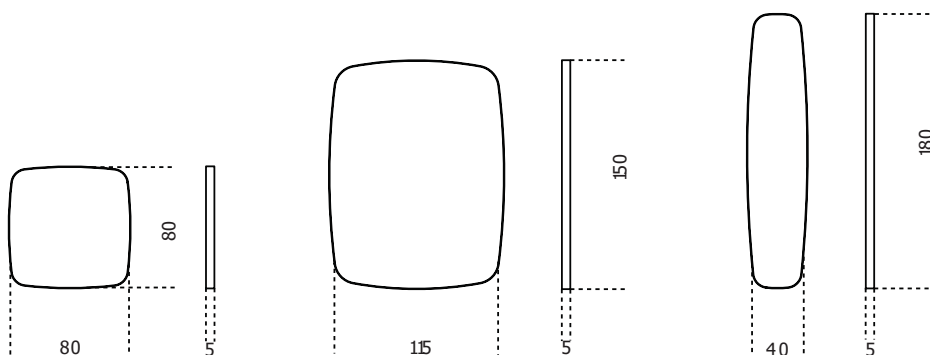

Gallotti&Radice

Soft

2014

6mm mirror with frame (thickness 5cm) covered by suede as per samples.

Cm (L x W x H)

80 x 80

115 x 150

40 x 180