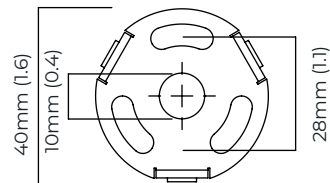

please specify the required overall drop from the ceiling to the bottom of the fitting

BULBS

integrated LED - trailing edge dimmable - 8w - 2700k

WEIGHT

5kg (11lbs)

CERTIFICATION

mounting plate dimensions

North America junction box cover