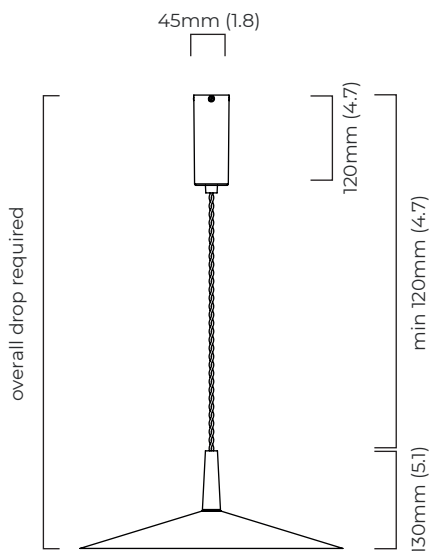

all dark bronze
CTO-01-243-0004

all satin brass with black silk braided flex
CTO-01-243-0005

all dark bronze with black silk braided flex
CTO-01-243-0006

SUSPENSION

drop rod with ceiling box or flex (120v supplied with round silk flex)

please specify the required overall drop from the ceiling to the bottom of the fitting

BULBS

integrated LED - trailing edge dimmable - 8w - 2700k

WEIGHT

5kg (11lbs)

CERTIFICATION

mounting plate dimensions

North America junction box cover