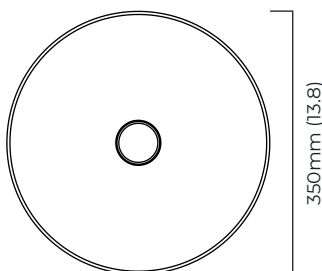

FINISH

all satin brass
CTO-01-243-0001

dark bronze shade and finial with satin brass drop rod
and ceiling rose
CTO-01-243-0002

satin brass shade and finial with dark bronze drop rod
and ceiling rose
CTO-01-243-0003

please specify the required overall drop from the ceiling to the bottom of the fitting

BULBS

integrated LED - trailing edge dimmable - 8w - 2700k

WEIGHT

5kg (11lbs)

CERTIFICATION

mounting plate dimensions

North America junction box cover