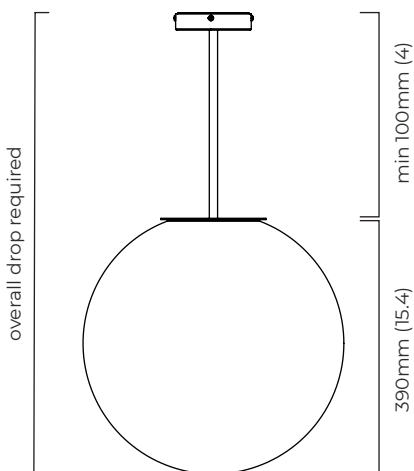

satin brass with sfumato glass shade
CTO-01-217-0021

dark bronze with sfumato glass shade
CTO-01-217-0022

SUSPENSION

drop rod with ceiling box

please specify the required overall drop from the ceiling to the bottom of the fitting

BULBS

240v - 1 x E27, 60w max (or 8w LED 2700k)
120v - 1 x E26, 60w max (or 8w LED 2700k)
(no bulbs supplied)

WEIGHT

10kg (22lbs)

CERTIFICATION

E492308

mounting plate dimensions