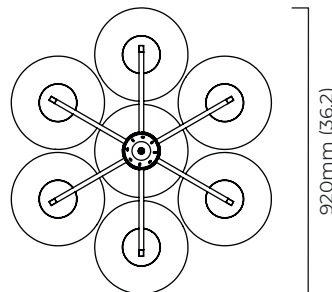

FINISH

satin brass with matt opal glass shades
CTO-01-052-0011

dark bronze with matt opal glass shades
CTO-01-052-0012

SUSPENSION

drop rod with ceiling box

please specify the required overall drop from the ceiling to the bottom of the fitting

BULBS

240v - 7 x E27 60w max (or 8w LED 2700k)
120v - 7 x E26 60w max (or 8w LED 2700k)
(no bulbs supplied)

WEIGHT

18kg (39.7lbs)

CERTIFICATION

E492308

ceiling rose back plate