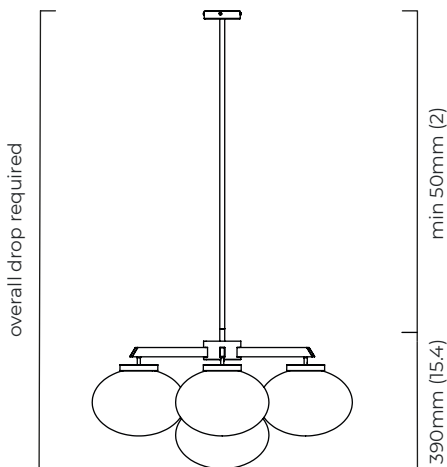

FINISH

satin brass with matt opal glass shades
CTO-01-052-0011

dark bronze with matt opal glass shades
CTO-01-052-0012

SUSPENSION

drop rod with ceiling box

please specify the required overall drop from the ceiling to the bottom of the fitting

BULBS

240v - 7 x E27 60w max (or 8w LED 2700k)
120v - 7 x E26 60w max (or 8w LED 2700k)
(no bulbs supplied)

WEIGHT

18kg (39.7lbs)

CERTIFICATION

E492308

ceiling rose back plate