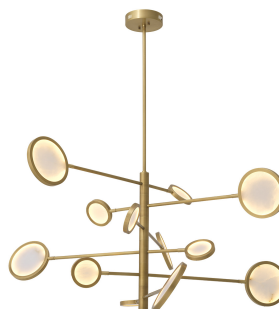

## SPECIFICATION SHEET

<b>Item no.</b>	114588
<b>Item description</b>	Chandelier Domani antique brass finish Antique brass finish   alabaster
<b>Suitable for</b>	Indoor use/dry locations only
<b>Net weight (kg)</b>	15,5

### DIMENSIONS

<b>Item dimensions (cm)</b>	∅ 136 x H. 68 cm
<b>Item dimensions (inch)</b>	53.54" dia x 26.77" H
<b>Wall/ceiling plate dimensions (cm)</b>	∅ 18 x H. 4 cm
<b>Wall/ceiling plate dimensions (inch)</b>	7.09" dia x 1.57" H
<b>Wire length (cm)</b>	170 cm
<b>Wire length (inch)</b>	66,93 inch

### SPECIFICATIONS

<b>Material(s)</b>	Iron   Alabaster
<b>Lamp holder</b>	Integrated LED
<b>Voltage</b>	220 - 240 Volt
<b>Wattage (total)</b>	56 watt
<b>Light source</b>	3014 SMD LED strip
<b>LED colour temperature (kelvin)</b>	2700 K
<b>Type of plug</b>	Not applicable
<b>Dimmable</b>	Dimmable, dimmer not included
<b>Switch</b>	No
<b>Wire</b>	2 core + earth wire (0,75mm <sup>2</sup> )
<b>Hanging method</b>	Pipe